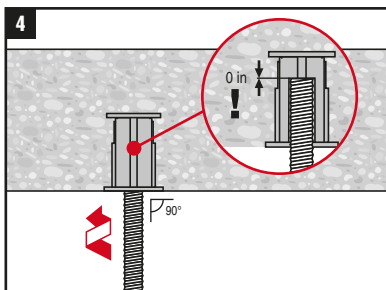

Anchor Internal Diameter	Plastic Housing Color	minimum slab thickness (h _{min})
1/4"	green	2 1/2"
3/8"	red	2 1/2"
1/2"	orange	2 1/2"
5/8"	yellow	3 3/4"
3/4"	black	3 3/4"