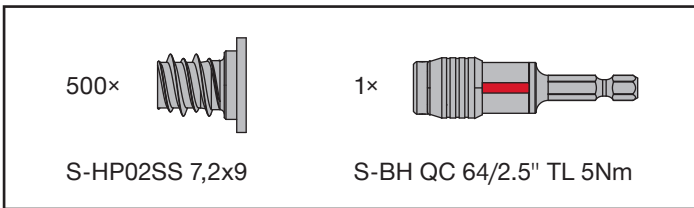

Rostfrei/Inox/Stainless A4

| | |
|--|---------------------------------------|
| | SF 4-A22 SF 6-A22 |
| | Stepped Drill Bit TS-HP 5,9-90 HPL |
| | S-B TX25 25/1" T-HF |